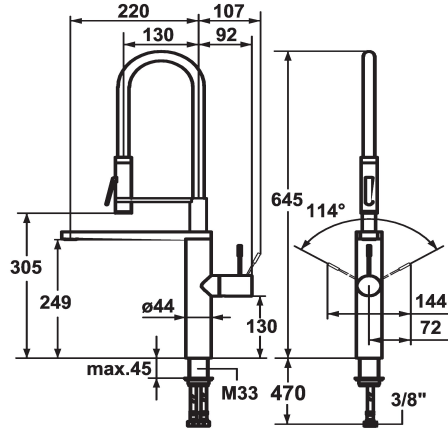

KWC ONO Lever mixer - Kitchen

Modell-Linie: ONO | 10.151.423.700FL
Armatura umywalkowa | Armatura jednouchwytywa

KWC-No.

121753
chromeline, A 220, flexible connection hoses

122252
stainless steel, A 220, flexible connection hoses

- * Lever mixer
- * HighFlex patented spring hose technology
- * Lever installation possible on the right or left side
- * Surgical-grade hardened stainless steel lever
- * TouchProtect - anti-scald protection thanks to the "double skin" principle
- * Integrated vacuum diversion
- * EasyLock - a pull-out spray that easily slides back into place
- * Swivel spout 360°
- Neoperl® SLIM®
- * Professional spray 360° turn
- SprayClean - easy to clean and actively prevents limescale

ATT-KWC-FARBCODE

chromeline

stainless steel

- buildup
- PowerClean - needle spray mode
- * OptimalSpace - ample space for washing or working
- * KWC cartridge M 35 H
- with ceramic discs
- flow rate and temperature continuously variable
- * Flexible connection hoses 3/8"
- * Fastening by means of threaded sleeve M33 x 1.5
- * Mounting hole size ø35 mm
- * Scope of delivery:
- Spray holder Z.535.963

Dane techniczne

A_Spout_Spray	
A_Spray (kitchen)	
Connection	
ATT-KWC-AUSLAUF	
Handling	
Kitchen_spray	
ATT-KWC-FARBCODE	
Installation_type	
Faucet_typ	
Dimension Height	
G_Acoustic group	
Projection_A	
EnergyLabelCH	
ATT-KWC-MASS-WASSERAUSTRITT	
Materiał	