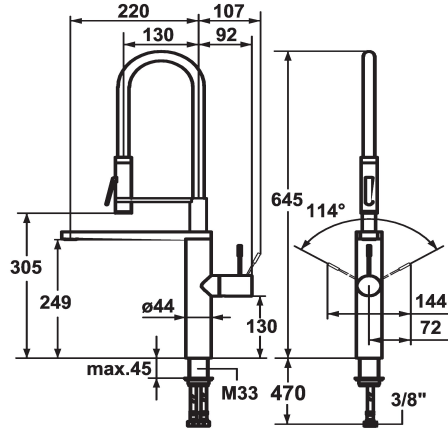

## KWC ONO Lever mixer - Kitchen

Modell-Linie: ONO | 10.151.423.700FL  
Hanat | Käsi­käyt­toiset hanat

### KWC-No.

**121753**  
chromeline, A 220, flexible connection hoses

**122252**  
stainless steel, A 220, flexible connection hoses

- buildup
- PowerClean - needle spray mode
- \* OptimalSpace - ample space for washing or working
- \* KWC cartridge M 35 H
- with ceramic discs
- flow rate and temperature continuously variable
- \* Flexible connection hoses 3/8"
- \* Fastening by means of threaded sleeve M33 x 1.5
- \* Mounting hole size ø35 mm
- \* Scope of delivery:
- Spray holder Z.535.963

Standmontage

Faucet\_typ

Hebelmischer

Measure\_Height

645

G\_Acoustic group

I

Projection\_A