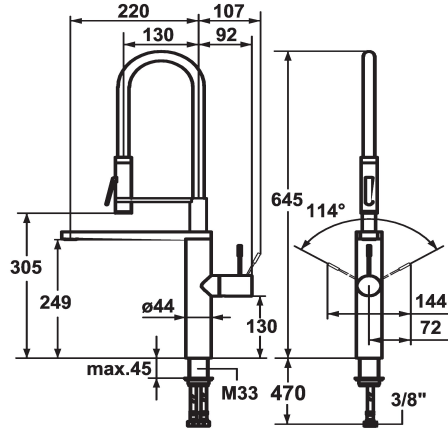

KWC ONO Lever mixer - Kitchen

Modell-Linie: ONO | 10.151.423.700FL
Taps | Manual taps

KWC-No.

121753
chromeline, A 220, flexible connection hoses

122252
stainless steel, A 220, flexible connection hoses

Color code

- buildup
- PowerClean - needle spray mode
- * OptimalSpace - ample space for washing or working
- * KWC cartridge M 35 H
- with ceramic discs
- flow rate and temperature continuously variable
- * Flexible connection hoses 3/8"
- * Fastening by means of threaded sleeve M33 x 1.5
- * Mounting hole size ø35 mm
- * Scope of delivery:
- Spray holder Z.535.963

Technical Data

Flow rate
Spray: Flow rate
Connection
Spout
Handling
Kitchenspray
Color code
Installation type
Faucet_typ
Measure Height
Acoustic group
Projection A
Energy label
Dimension Water outlet
material

Modell-Linie: ONO | 10.151.423.700FL
Taps | Manual taps

Cartridge M 35 H

538327
Z.537.582

**Service key Neoperl © Caché ©, STD,
24 mm, grey**

635231
Z.635.231

Combination wrench ONO

635392
Z.635.392