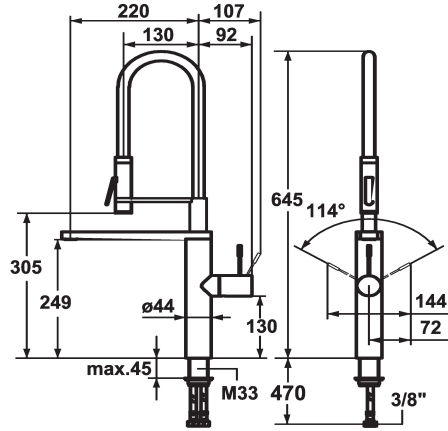

## KWC ONO Lever mixer - Kitchen

Modell-Linie: ONO | 10.151.423.700FL  
Taps | Manual taps

### KWC-No.

**121753**  
chromeline, A 220, flexible connection hoses

**122252**  
stainless steel, A 220, flexible connection hoses

- buildup
- PowerClean - needle spray mode
- \* OptimalSpace - ample space for washing or working
- \* KWC cartridge M 35 H
- with ceramic discs
- flow rate and temperature continuously variable
- \* Flexible connection hoses 3/8"
- \* Fastening by means of threaded sleeve M33 x 1.5
- \* Mounting hole size ø35 mm
- \* Scope of delivery:
- Spray holder Z.535.963

### Technical Data

Flow rate
Spray: Flow rate
Connection
Spout
Handling
Kitchenspray
Color code
Installation type
Faucet_typ
Dimension Height
Acoustic group
Projection A
Energy label
Dimension Water outlet
material