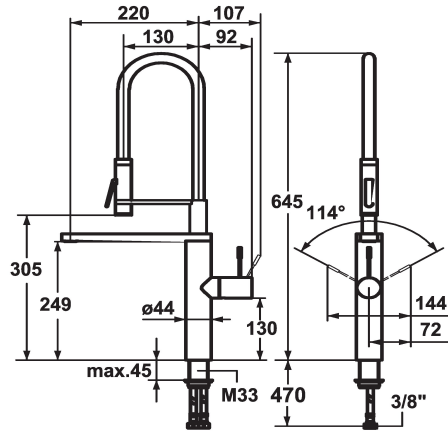

## KWC ONO Lever mixer - Kitchen

Modell-Linie: ONO | 10.151.423.700FL  
Taps | Manual taps

### KWC-No.

**121753**  
chromeline, A 220, flexible connection hoses

**122252**  
stainless steel, A 220, flexible connection hoses

- \* Lever mixer
- \* HighFlex patented spring hose technology
- \* Lever installation possible on the right or left side
- \* Surgical-grade hardened stainless steel lever
- \* TouchProtect - anti-scald protection thanks to the "double skin" principle
- \* Integrated vacuum diversion
- \* EasyLock - a pull-out spray that easily slides back into place
- \* Swivel spout 360°
- Neoperl® SLIM®
- \* Professional spray 360° turn
- SprayClean - easy to clean and actively prevents limescale

### Color\_code

chrome

stainless steel

- buildup
- PowerClean - needle spray mode
- \* OptimalSpace - ample space for washing or working
- \* KWC cartridge M 35 H
- with ceramic discs
- flow rate and temperature continuously variable
- \* Flexible connection hoses 3/8"
- \* Fastening by means of threaded sleeve M33 x 1.5
- \* Mounting hole size  $\varnothing 35$  mm
- \* Scope of delivery:
- Spray holder Z.535.963

### Technical Data

Flow rate
Spray: Flow rate
Connection
Spout
Handling
Kitchen_spray
Color_code
Installation_type
Faucet_typ
Dimension Height
G_Acoustic group
Projection_A
Energy Label
Dimension Water outlet
material