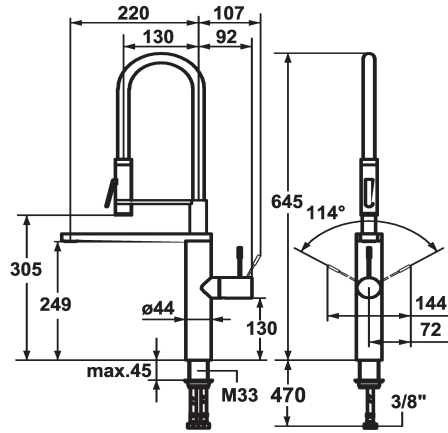

KWC ONO Lever mixer - Kitchen

Modell-Linie: ONO | 10.151.423.700FL
Umyvadlové armatury | Hydraulické armatury

KWC-No.

121753
chromeline, A 220, flexible connection hoses

122252
stainless steel, A 220, flexible connection hoses

- * Lever mixer
- * HighFlex patented spring hose technology
- * Lever installation possible on the right or left side
- * Surgical-grade hardened stainless steel lever
- * TouchProtect - anti-scald protection thanks to the "double skin" principle
- * Integrated vacuum diversion
- * EasyLock - a pull-out spray that easily slides back into place
- * Swivel spout 360°
- Neoperl® SLIM®
- * Professional spray 360° turn
- SprayClean - easy to clean and actively prevents limescale

ATT-KWC-FARBCODE

chromeline

stainless steel

- buildup
- PowerClean - needle spray mode
- * OptimalSpace - ample space for washing or working
- * KWC cartridge M 35 H
- with ceramic discs
- flow rate and temperature continuously variable
- * Flexible connection hoses 3/8"
- * Fastening by means of threaded sleeve M33 x 1.5
- * Mounting hole size ø35 mm
- * Scope of delivery:
- Spray holder Z.535.963

11 l/min (3 bar)
3 l/min (3 bar)
Flexible_Anschlusschläuche
schwenkbar
seitenbedient
highflex®
stainless steel
Standmontage
Hebelmischer
645
I
A220/A130
B
249/305
ROSTFREIER_STAHL

Náhradní díly

KWC ONO

Lever mixer - Kitchen