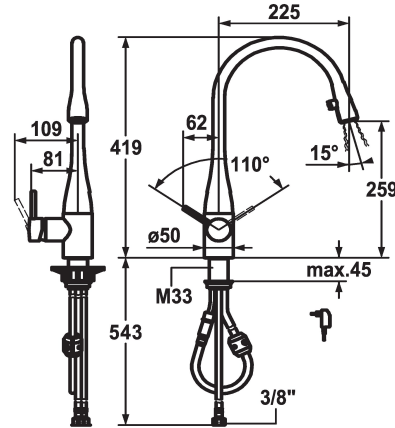

## KWC EVE

Lever mixer - Kitchen - with LEDShine

Modell-Linie: EVE | 10.121.103.151FL

Armatura umywalkowa | Armatura jednouchwytowa

### KWC-No.

**121240**  
chromeline, A 225, flexible connection hoses, mains receiver

**121325**  
stainless steel, A 225, flexible connection hoses, mains receiver

**122169**  
black chrome-plated, A 225, flexible connection hoses, mains receiver

**122168**  
glacier white, A 225, flexible connection hoses, mains receiver

- \* Lever mixer
- \* Lever installation possible on the right or left side
- \* TouchProtect - anti-scald protection thanks to the "double skin" principle
- \* Pull-out aerator covered
  - Neoperl® Caché®
  - integrated ON/OFF push-button with automatic shut-off after 45 minutes
  - up to 600 mm pull-out length
- \* Hose guide, swivelling 320°
- \* EasyLock - a pull-out spray that easily slides back into place

### ATT-KWC-FARBCODE

chromeline

stainless steel

black chrome-plated

glacier white

- \* OptimalSpace - ample space for washing or working
- \* KWC cartridge M 35
  - with ceramic discs
  - flow rate and temperature continuously variable
- \* Flexible connection hoses 3/8"
- \* Fastening by means of threaded sleeve M33 x 1.5
- \* Mounting hole size ø35 mm
- \* Scope of delivery:
  - Mains receiver 100-240 V / operating voltage 6.75 V / cable length 1100 mm