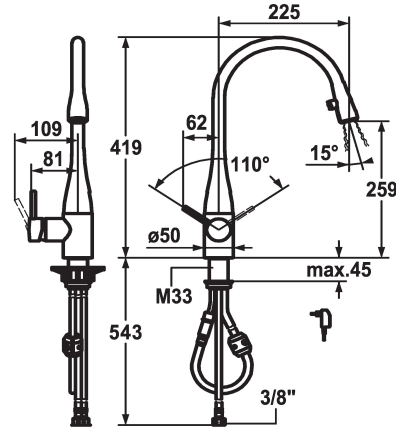

KWC EVE

Lever mixer - Kitchen - with LEDShine

Modell-Linie: EVE | 10.121.103.151FL

Hanat | Käsi­käyt­toiset hanat

KWC-No.

121240
chromeline, A 225, flexible connection hoses, mains receiver

121325
stainless steel, A 225, flexible connection hoses, mains receiver

122169
black chrome-plated, A 225, flexible connection hoses, mains receiver

122168
glacier white, A 225, flexible connection hoses, mains receiver

- * Lever mixer
- * Lever installation possible on the right or left side
- * TouchProtect - anti-scald protection thanks to the "double skin" principle
- * Pull-out aerator covered
- Neoperl® Caché®
- integrated ON/OFF push-button with automatic shut-off after 45 minutes
- up to 600 mm pull-out length
- * Hose guide, swivelling 320°
- * EasyLock - a pull-out spray that easily slides back into place

Värikoodi

chromeline

stainless steel

black chrome-plated

glacier white

- * OptimalSpace - ample space for washing or working
- * KWC cartridge M 35
- with ceramic discs
- flow rate and temperature continuously variable
- * Flexible connection hoses 3/8"
- * Fastening by means of threaded sleeve M33 x 1.5
- * Mounting hole size ø35 mm
- * Scope of delivery:
- Mains receiver 100-240 V / operating voltage 6.75 V / cable length 1100 mm

Värikoodi

Installation_type

Faucet_typ

Measure_Height

G_Acoustic group

Projection_A

EnergyLabelCH

ATT-KWC-MASS-WASSERAUSTRITT