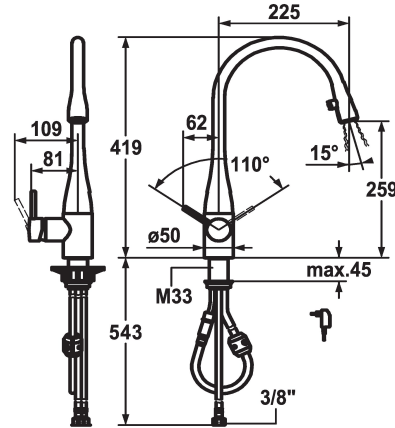

KWC EVE

Lever mixer - Kitchen - with LEDShine

Modell-Linie: EVE | 10.121.103.151FL

Umyvadlové armatury | Hydraulické armatury

KWC-No.

121240
chromeline, A 225, flexible connection hoses, mains receiver

121325
stainless steel, A 225, flexible connection hoses, mains receiver

122169
black chrome-plated, A 225, flexible connection hoses, mains receiver

122168
glacier white, A 225, flexible connection hoses, mains receiver

- * Lever mixer
- * Lever installation possible on the right or left side
- * TouchProtect - anti-scald protection thanks to the "double skin" principle
- * Pull-out aerator covered
 - Neoperl® Caché®
 - integrated ON/OFF push-button with automatic shut-off after 45 minutes
 - up to 600 mm pull-out length
- * Hose guide, swivelling 320°
- * EasyLock - a pull-out spray that easily slides back into place

ATT-KWC-FARBCODE

chromeline

stainless steel

black chrome-plated

glacier white

- * OptimalSpace - ample space for washing or working
- * KWC cartridge M 35
 - with ceramic discs
 - flow rate and temperature continuously variable
- * Flexible connection hoses 3/8"
- * Fastening by means of threaded sleeve M33 x 1.5
- * Mounting hole size ø35 mm
- * Scope of delivery:
 - Mains receiver 100-240 V / operating voltage 6.75 V / cable length 1100 mm