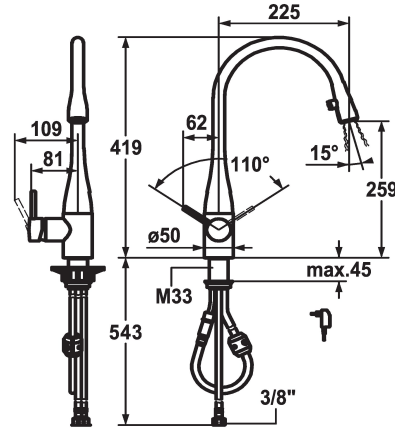

KWC EVE

Lever mixer - Kitchen - with LEDShine

Modell-Linie: EVE | 10.121.103.150FL

Armatura umywalkowa | Armatura jednouchwytowa

KWC-No.

121240
chromeline, A 225, flexible connection hoses, mains receiver

121325
stainless steel, A 225, flexible connection hoses, mains receiver

122169
black chrome-plated, A 225, flexible connection hoses, mains receiver

122168
glacier white, A 225, flexible connection hoses, mains receiver

- * Lever mixer
- * Lever installation possible on the right or left side
- * TouchProtect - anti-scald protection thanks to the "double skin" principle
- * Pull-out aerator covered
 - Neoperl® Caché®
 - integrated ON/OFF push-button with automatic shut-off after 45 minutes
 - up to 600 mm pull-out length
- * Hose guide, swivelling 320°
- * EasyLock - a pull-out spray that easily slides back into place

ATT-KWC-FARBCODE

chromeline

stainless steel

black chrome-plated

glacier white

- * OptimalSpace - ample space for washing or working
- * KWC cartridge M 35
 - with ceramic discs
 - flow rate and temperature continuously variable
- * Flexible connection hoses 3/8"
- * Fastening by means of threaded sleeve M33 x 1.5
- * Mounting hole size ø35 mm
- * Scope of delivery:
 - Mains receiver 100-240 V / operating voltage 6.75 V / cable length 1100 mm