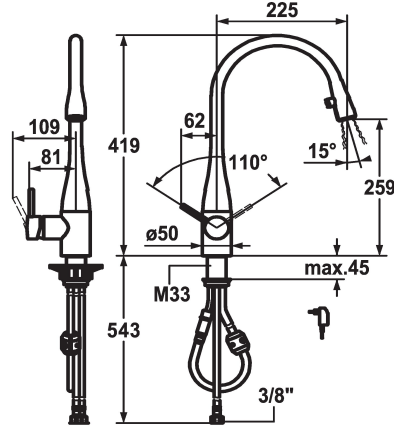

KWC EVE

Lever mixer - Kitchen - with LEDShine

Modell-Linie: EVE | 10.121.103.150FL

Hanat | Käsiäyttöiset hanat

KWC-No.

121240
chromeline, A 225, flexible connection hoses, mains receiver

121325
stainless steel, A 225, flexible connection hoses, mains receiver

122169
black chrome-plated, A 225, flexible connection hoses, mains receiver

122168
glacier white, A 225, flexible connection hoses, mains receiver

- * Lever mixer
- * Lever installation possible on the right or left side
- * TouchProtect - anti-scald protection thanks to the "double skin" principle
- * Pull-out aerator covered
- Neoperl® Caché®
- integrated ON/OFF push-button with automatic shut-off after 45 minutes
- up to 600 mm pull-out length
- * Hose guide, swivelling 320°
- * EasyLock - a pull-out spray that easily slides back into place

Värikoodi

chromeline

stainless steel

black chrome-plated

glacier white

- * OptimalSpace - ample space for washing or working
- * KWC cartridge M 35
- with ceramic discs
- flow rate and temperature continuously variable
- * Flexible connection hoses 3/8"
- * Fastening by means of threaded sleeve M33 x 1.5
- * Mounting hole size ø35 mm
- * Scope of delivery:
- Mains receiver 100-240 V / operating voltage 6.75 V / cable length 1100 mm

Tekniset tiedot

A_Spout_Spray
ATT-KWC-LICHT
Connection
Spout
ATT-KWC-STROMVERSORGUNG
Handling
Kitchen_spray
Värikoodi
Installation_type
Faucet_typ
Measure_Height
G_Acoustic group
Projection_A
EnergyLabelCH
ATT-KWC-MASS-WASSERAUSTRITT
Materiaali