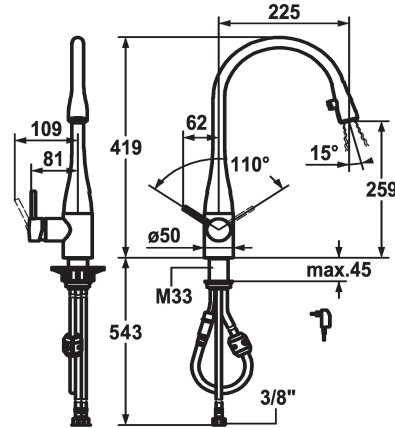

KWC EVE

Lever mixer - Kitchen - with LEDShine

Modell-Linie: EVE | 10.121.103.150FL
Taps | Manual taps

KWC-No.

121240
chromeline, A 225, flexible connection hoses, mains receiver

121325
stainless steel, A 225, flexible connection hoses, mains receiver

122169
black chrome-plated, A 225, flexible connection hoses, mains receiver

122168
glacier white, A 225, flexible connection hoses, mains receiver

- Lever mixer
- Lever installation possible on the right or left side
- TouchProtect - anti-scald protection thanks to the "double skin" principle
- Pull-out aerator covered
  - Neoperl® Caché®
  - integrated ON/OFF push-button with automatic shut-off after 45 minutes
  - up to 600 mm pull-out length
- Hose guide, swivelling 320°
- EasyLock - a pull-out spray that easily slides back into place

Color code

chromeline

stainless steel

black chrome-plated

glacier white

- OptimalSpace - ample space for washing or working
- KWC cartridge M 35
  - with ceramic discs
  - flow rate and temperature continuously variable
- Flexible connection hoses 3/8"
- Fastening by means of threaded sleeve M33 x 1.5
- Mounting hole size ø35 mm
- Scope of delivery:
  - Mains receiver 100-240 V / operating voltage 6.75 V / cable length 1100 mm

Technical Data

Flow rate	10 l/min (3 bar)
Light	with LED Shine
Connection	flexible connection hoses
Spout	swivel
Power supply	mains receiver
Handling	side lever
Kitchenspray	Pull-out aerator
Color code	glacier white
Installation type	Pillar installation
Faucet_typ	Lever mixer
Measure Height	419
Acoustic group	I
Projection A	A 225
Energy label	B
Dimension Water outlet	259
material	Brass

Flow rate	10 l/min (3 bar)
Light	with LED Shine
Connection	flexible connection hoses
Spout	swivel
Power supply	mains receiver
Handling	side lever
Kitchenspray	Pull-out aerator
Color code	glacier white
Installation type	Pillar installation
Faucet_typ	Lever mixer
Measure Height	419
Acoustic group	I
Projection A	A 225
Energy label	B
Dimension Water outlet	259
material	Brass