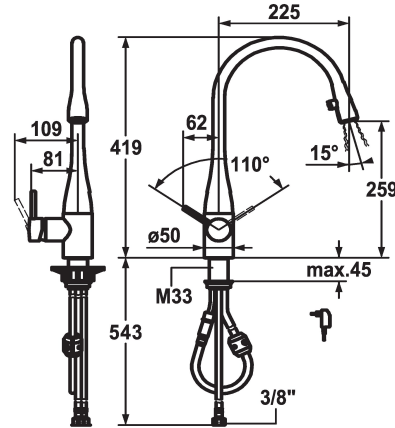

KWC EVE

Lever mixer - Kitchen - with LEDShine

Modell-Linie: EVE | 10.121.103.150FL
Taps | Manual taps

KWC-No.

121240
chromeline, A 225, flexible connection hoses, mains receiver

121325
stainless steel, A 225, flexible connection hoses, mains receiver

122169
black chrome-plated, A 225, flexible connection hoses, mains receiver

122168
glacier white, A 225, flexible connection hoses, mains receiver

- Lever mixer
- Lever installation possible on the right or left side
- TouchProtect - anti-scald protection thanks to the "double skin" principle
- Pull-out aerator covered
  - Neoperl® Caché®
  - integrated ON/OFF push-button with automatic shut-off after 45 minutes
  - up to 600 mm pull-out length
- Hose guide, swivelling 320°
- EasyLock - a pull-out spray that easily slides back into place

Color code

chromeline

stainless steel

black chrome-plated

glacier white

- OptimalSpace - ample space for washing or working
- KWC cartridge M 35
  - with ceramic discs
  - flow rate and temperature continuously variable
- Flexible connection hoses 3/8"
- Fastening by means of threaded sleeve M33 x 1.5
- Mounting hole size ø35 mm
- Scope of delivery:
  - Mains receiver 100-240 V / operating voltage 6.75 V / cable length 1100 mm

Technical Data

Flow rate	10 l/min (3 bar)
Light	with LED Shine
Connection	flexible connection hoses
Spout	swivel
Power supply	mains receiver
Handling	side lever
Kitchenspray	Pull-out aerator
Color code	glacier white
Installation type	Pillar installation
Faucet_typ	Lever mixer
Dimension Height	419
Acoustic group	I
Projection A	A 225
Energy label	B
Dimension Water outlet	259
material	Brass

Flow rate	10 l/min (3 bar)
Light	with LED Shine
Connection	flexible connection hoses
Spout	swivel
Power supply	mains receiver
Handling	side lever
Kitchenspray	Pull-out aerator
Color code	glacier white
Installation type	Pillar installation
Faucet_typ	Lever mixer
Dimension Height	419
Acoustic group	I
Projection A	A 225
Energy label	B
Dimension Water outlet	259
material	Brass