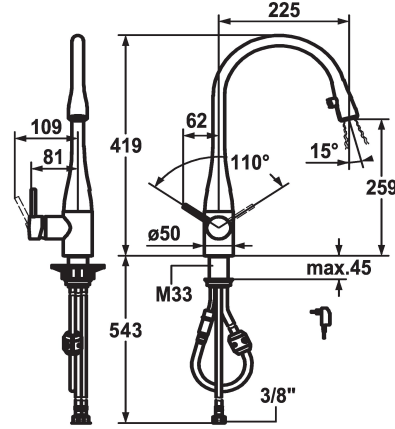

KWC EVE

Lever mixer - Kitchen - with LEDShine

Modell-Linie: EVE | 10.121.103.150FL

Taps | Manual taps

KWC-No.

121240
chromeline, A 225, flexible connection hoses, mains receiver

121325
stainless steel, A 225, flexible connection hoses, mains receiver

Color_code

chrome

stainless steel

black chrome-plated

glacier white

- * OptimalSpace - ample space for washing or working
- * KWC cartridge M 35
 - with ceramic discs
 - flow rate and temperature continuously variable
- * Flexible connection hoses 3/8"
- * Fastening by means of threaded sleeve M33 x 1.5
- * Mounting hole size ø35 mm
- * Scope of delivery:
 - Mains receiver 100-240 V / operating voltage 6.75 V / cable length 1100 mm

Technical Data

Flow rate	10 l/min (3 bar)
Light	with LED Shine
Connection	flexible connection hoses
Spout	swivel
Power_supply	mains receiver
Handling	side lever
Kitchen_spray	Pull-out aerator
Color_code	glacier white
Installation_type	Pillar installation
Faucet_typ	Lever mixer
Dimension Height	419
G_Acoustic_group	I
Projection_A	A 225
Energy_Label	B
Dimension Water outlet	259
material	Brass

Flow rate	10 l/min (3 bar)
Light	with LED Shine
Connection	flexible connection hoses
Spout	swivel
Power_supply	mains receiver
Handling	side lever
Kitchen_spray	Pull-out aerator
Color_code	glacier white
Installation_type	Pillar installation
Faucet_typ	Lever mixer
Dimension Height	419
G_Acoustic_group	I
Projection_A	A 225
Energy_Label	B
Dimension Water outlet	259
material	Brass