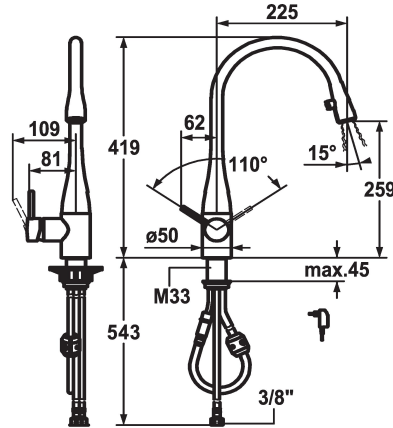

KWC EVE

Lever mixer - Kitchen - with LEDShine

Modell-Linie: EVE | 10.121.103.150FL

Umyvadlové armatury | Hydraulické armatury

KWC-No.

121240
chromeline, A 225, flexible connection hoses, mains receiver

121325
stainless steel, A 225, flexible connection hoses, mains receiver

122169
black chrome-plated, A 225, flexible connection hoses, mains receiver

122168
glacier white, A 225, flexible connection hoses, mains receiver

- * Lever mixer
- * Lever installation possible on the right or left side
- * TouchProtect - anti-scald protection thanks to the "double skin" principle
- * Pull-out aerator covered
 - Neoperl® Caché®
 - integrated ON/OFF push-button with automatic shut-off after 45 minutes
 - up to 600 mm pull-out length
- * Hose guide, swivelling 320°
- * EasyLock - a pull-out spray that easily slides back into place

ATT-KWC-FARBCODE

chromeline

stainless steel

black chrome-plated

glacier white

- * OptimalSpace - ample space for washing or working
- * KWC cartridge M 35
 - with ceramic discs
 - flow rate and temperature continuously variable
- * Flexible connection hoses 3/8"
- * Fastening by means of threaded sleeve M33 x 1.5
- * Mounting hole size 35 mm
- * Scope of delivery:
 - Mains receiver 100-240 V / operating voltage 6.75 V / cable length 1100 mm

Modell-Linie: EVE | 10.121.103.150FL

Umyvadlové armatury | Hydraulické armatury

Náhradní díly

Cartridge M 35

536570
Z.534.836

Service key Neoperl © Caché ©, TJ, 18 mm, green

634729
CACHETJ
