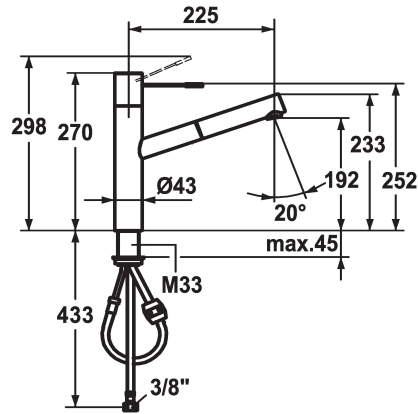

KWC ONO Lever mixer - Kitchen

Modell-Linie: ONO | 10.151.113.700FL
Kranar | Hydraulické armatury

KWC-No.

122099
stainless steel, A 225, flexible connection hoses

ATT-KWC-FARBCODE

stainless steel

- * Lever mixer
- * Surgical-grade hardened stainless steel lever
- * TouchProtect - anti-scald protection thanks to the "double skin" principle
- * Pull-out aerator
- Neoperl® Cascade®
- up to 700 mm pull-out length
- hose surface to fit faucet surface

- * Hose guide, swivelling 105°
- * EasyLock - a pull-out spray that easily slides back into place
- * KWC cartridge M 35 H
- with ceramic discs
- flow rate and temperature continuously variable
- * Flexible connection hoses 3/8"
- * Fastening by means of threaded sleeve M33 x 1.5
- * Mounting hole size ø35 mm

Technical Data

A_Spout_Spray
Connection
ATT-KWC-AUSLAUF
Handling
Kitchen_spray
ATT-KWC-FARBCODE
Installation_type
Faucet_typ
Measure_Height
G_Acoustic group
Projection_A
EnergyLabelCH
ATT-KWC-MASS-WASSERAUSTRITT
Material

10 l/min (3 bar)
Flexible_Anschlusschläuche
schwenkbar
topbedient
Auszugauslauf
stainless steel
Standmontage
Hebelmischer
270
I
A225
B
192
ROSTFREIER_STAHL

Reservdelar

KWC ONO Lever mixer - Kitchen

Modell-Linie: ONO | 10.151.113.700FL
Kranar | Hydraulické armatury