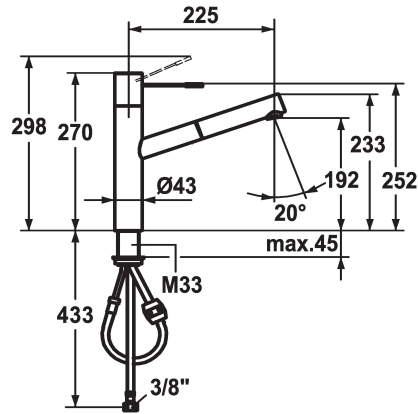

KWC ONO Lever mixer - Kitchen

Modell-Linie: ONO | 10.151.113.700FL
Hanat | Käsi­käyt­toiset hanat

KWC-No.

122099
stainless steel, A 225, flexible connection hoses

Värikoodi

stainless steel

- * Lever mixer
- * Surgical-grade hardened stainless steel lever
- * TouchProtect - anti-scald protection thanks to the "double skin" principle
- * Pull-out aerator
- Neoperl® Cascade®
- up to 700 mm pull-out length
- hose surface to fit faucet surface

- * Hose guide, swivelling 105°
- * EasyLock - a pull-out spray that easily slides back into place
- * KWC cartridge M 35 H
- with ceramic discs
- flow rate and temperature continuously variable
- * Flexible connection hoses 3/8"
- * Fastening by means of threaded sleeve M33 x 1.5
- * Mounting hole size ø35 mm

Tekniset tiedot

A_Spout_Spray
Connection
Spout
Handling
Kitchen_spray
Värikoodi
Installation_type
Faucet_typ
Measure_Height
G_Acoustic group
Projection_A
EnergyLabelCH
ATT-KWC-MASS-WASSERAUSTRITT
Materiaali
IviCode

10 l/min (3 bar)
Flexible_Anschluss­schläuche
schwenkbar
topbedient
Auszugauslauf
stainless steel
Standmontage
Hebelmischer
270
I
A225
B
192
ROSTFREIER_STAHL
0

Varaosat

KWC ONO

Lever mixer - Kitchen

Modell-Linie: ONO | 10.151.113.700FL
Hanat | Käsi­käyt­toiset hanat