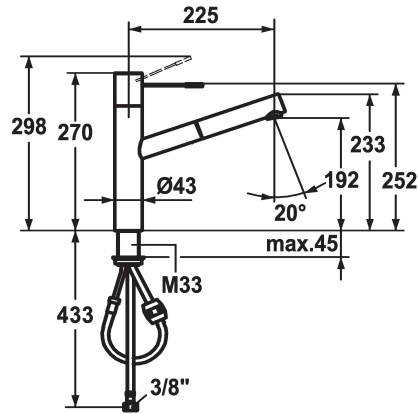

KWC ONO Lever mixer - Kitchen

Modell-Linie: ONO | 10.151.113.700FL
Taps | Manual taps

KWC-No.

122099
stainless steel, A 225, flexible connection hoses

Color code

stainless steel

- * Lever mixer
- * Surgical-grade hardened stainless steel lever
- * TouchProtect - anti-scald protection thanks to the "double skin" principle
- * Pull-out aerator
- Neoperl® Cascade®
- up to 700 mm pull-out length
- hose surface to fit faucet surface

- * Hose guide, swivelling 105°
- * EasyLock - a pull-out spray that easily slides back into place
- * KWC cartridge M 35 H
- with ceramic discs
- flow rate and temperature continuously variable
- * Flexible connection hoses 3/8"
- * Fastening by means of threaded sleeve M33 x 1.5
- * Mounting hole size ø35 mm

Technical Data

Flow rate
Connection
Spout
Handling
Kitchenspray
Color code
Installation type
Faucet_typ
Dimension Height
Acoustic group
Projection A
Energy label
Dimension Water outlet
material

10 l/min (3 bar)
Flexible connection hoses
swivel
top lever
Pull-out aerator
stainless steel
Pillar installation
Lever mixer
270
I
A 225
B
192
stainless steel

Spare Parts

KWC ONO Lever mixer - Kitchen

Modell-Linie: ONO | 10.151.113.700FL
Taps | Manual taps

Cartridge M 35 H

538327
Z.537.582

Combination wrench ONO

635392
Z.635.392