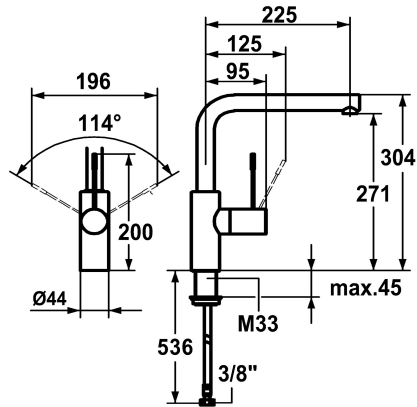

KWC ONO Lever mixer - Kitchen

Modell-Linie: ONO | 10.151.013.000FL
Kranar | Hydraulické armatúry

KWC-No.

121858
chromeline, A 225, flexible connection hoses

- * Lever mixer
- * Lever installation possible on the right or left side
- * Surgical-grade hardened stainless steel lever
- * Swivel spout 360°
- Neoperl® Caché®
- * OptimalSpace - ample space for washing or working
- * KWC cartridge M 35 H

- with ceramic discs
- flow rate and temperature continuously variable
- * Flexible connection hoses 3/8"
- * Fastening by means of threaded sleeve M33 x 1.5
- * Mounting hole size ø35 mm
- * To be ordered separately (optional or if necessary):
- Short lever, L 70 mm Z.535.995

Technical Data

A_Spout_Spray
Connection
ATT-KWC-AUSLAUF
Handling
ATT-KWC-FARBCODE
Installation_type
Faucet_typ
Measure_Height
G_Acoustic group
Projection_A
EnergyLabelCH
ATT-KWC-MASS-WASSERAUSTRITT
Material

12 l/min (3 bar)
Flexible_Anschlusschläuche
schwenkbar
seitenbedient
chromeline
Standmontage
Hebelmischer
304
I
A225
C
271
Mässing

Reservdelar

KWC ONO

Lever mixer - Kitchen

Modell-Linie: ONO | 10.151.013.000FL
Kranar | Hydraulické armatury