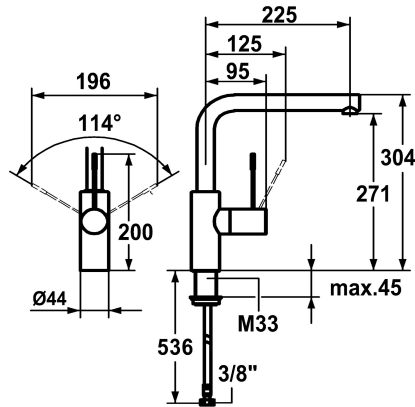

KWC ONO

Lever mixer - Kitchen

Modell-Linie: ONO | 10.151.013.000FL

Armatura umywalkowa | Armatura jednouchwytywa

KWC-No.

121858

chromeline, A 225, flexible connection hoses

- * Lever mixer
- * Lever installation possible on the right or left side
- * Surgical-grade hardened stainless steel lever
- * Swivel spout 360°
- Neoperl® Caché®
- * OptimalSpace - ample space for washing or working
- * KWC cartridge M 35 H

- with ceramic discs
- flow rate and temperature continuously variable
- * Flexible connection hoses 3/8"
- * Fastening by means of threaded sleeve M33 x 1.5
- * Mounting hole size ø35 mm
- * To be ordered separately (optional or if necessary):
- Short lever, L 70 mm Z.535.995

Dane techniczne

A_Spout_Spray
Connection
ATT-KWC-AUSLAUF
Handling
ATT-KWC-FARBCODE
Installation_type
Faucet_typ
Dimension Height
G_Acoustic group
Projection_A
EnergyLabelCH
ATT-KWC-MASS-WASSERAUSTRITT
Material

12 l/min (3 bar)
Flexible_Anschlusschläuche
schwenkbar
seitenbedient
chromeline
Standmontage
Hebelmischer
304
I
A225
C
271
Mosiqdz

Części zamienne

KWC ONO

Lever mixer - Kitchen

Modell-Linie: ONO | 10.151.013.000FL