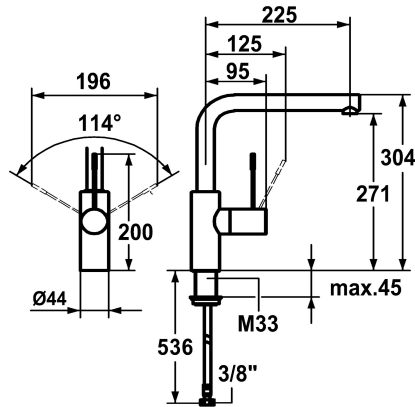

KWC ONO Lever mixer - Kitchen

Modell-Linie: ONO | 10.151.013.000FL
Hanat | Käsi käyttöiset hanat

KWC-No.

121858

chromeline, A 225, flexible connection hoses

- * Lever mixer
- * Lever installation possible on the right or left side
- * Surgical-grade hardened stainless steel lever
- * Swivel spout 360°
- Neoperl® Caché®
- * OptimalSpace - ample space for washing or working
- * KWC cartridge M 35 H

- with ceramic discs
- flow rate and temperature continuously variable
- * Flexible connection hoses 3/8"
- * Fastening by means of threaded sleeve M33 x 1.5
- * Mounting hole size ø35 mm
- * To be ordered separately (optional or if necessary):
- Short lever, L 70 mm Z.535.995

Tekniset tiedot

A_Spout_Spray
Connection
Spout
Handling
Värikoodi
Installation_type
Faucet_typ
Measure_Height
G_Acoustic group
Projection_A
EnergyLabelCH
ATT-KWC-MASS-WASSERAUSTRITT
Materiaali
IviCode

12 l/min (3 bar)
Flexible_Anschlusschläuche
schwenkbar
seitenbedient
chromeline
Standmontage
Hebelmischer
304
I
A225
C
271
Messinki
0

Varaosat

KWC ONO

Lever mixer - Kitchen

Modell-Linie: ONO | 10.151.013.000FL
Hanat | Käsi­käyt­toiset hanat

Cartridge M 35 H

538327
Z.537.582

Service key Neoperl © Caché ©, TJ, 18 mm, green

634729
CACHETJ