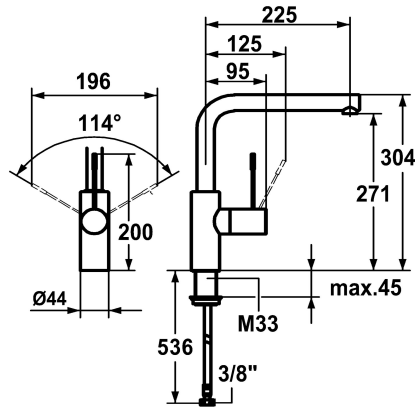

KWC ONO Lever mixer - Kitchen

Modell-Linie: ONO | 10.151.013.000FL
Taps | Manual taps

KWC-No.

121858
chromeline, A 225, flexible connection hoses

- * Lever mixer
- * Lever installation possible on the right or left side
- * Surgical-grade hardened stainless steel lever
- * Swivel spout 360°
- Neoperl® Caché®
- * OptimalSpace - ample space for washing or working
- * KWC cartridge M 35 H

- with ceramic discs
- flow rate and temperature continuously variable
- * Flexible connection hoses 3/8"
- * Fastening by means of threaded sleeve M33 x 1.5
- * Mounting hole size ø35 mm
- * To be ordered separately (optional or if necessary):
- Short lever, L 70 mm Z.535.995

Technical Data

Flow rate
Connection
Spout
Handling
Color code
Installation type
Faucet_typ
Measure Height
Acoustic group
Projection A
Energy label
Dimension Water outlet
material

12 l/min (3 bar)
Flexible connection hoses
swivel
side lever
chromeline
Pillar installation
Lever mixer
304
I
A 225
C
271
Brass

Spare Parts

KWC ONO

Lever mixer - Kitchen

Modell-Linie: ONO | 10.151.013.000FL

Taps | Manual taps

Cartridge M 35 H

538327
Z.537.582

Service key Neoperl © Caché ©, TJ, 18 mm, green