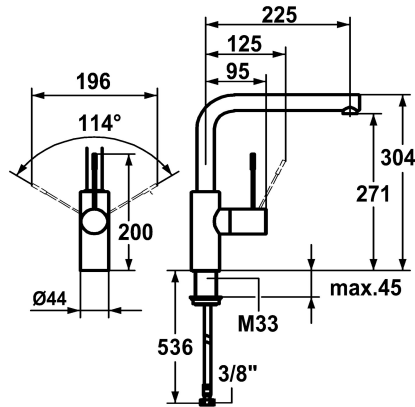

KWC ONO Lever mixer - Kitchen

Modell-Linie: ONO | 10.151.013.000FL
Taps | Manual taps

KWC-No.

121858

chromeline, A 225, flexible connection hoses

- * Lever mixer
- * Lever installation possible on the right or left side
- * Surgical-grade hardened stainless steel lever
- * Swivel spout 360°
- Neoperl® Caché®
- * OptimalSpace - ample space for washing or working
- * KWC cartridge M 35 H

- with ceramic discs
- flow rate and temperature continuously variable
- * Flexible connection hoses 3/8"
- * Fastening by means of threaded sleeve M33 x 1.5
- * Mounting hole size ø35 mm
- * To be ordered separately (optional or if necessary):
- Short lever, L 70 mm Z.535.995

Technical Data

Flow rate
Connection
Spout
Handling
Color_code
Installation_type
Faucet_typ
Dimension Height
G_Acoustic group
Projection_A
Energy Label
Dimension Water outlet
material

12 l/min (3 bar)
Flexible connection hoses
swivel
side lever
chrome
Pillar installation
Lever mixer
304
I
A 225
C
271
Brass

Spare Parts

KWC ONO

Lever mixer - Kitchen

Modell-Linie: ONO | 10.151.013.000FL
Taps | Manual taps

Cartridge M 35 H

538327
Z.537.582

Service key Neoperl © Caché ©, TJ, 18 mm, green

634729
CACHETJ