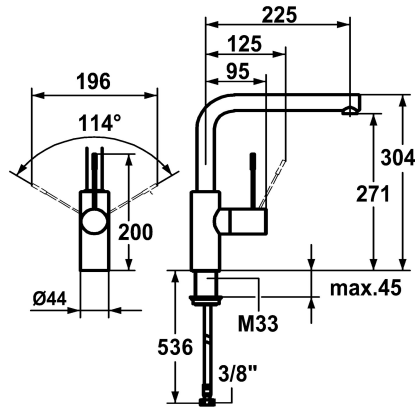

KWC ONO

Lever mixer - Kitchen

Modell-Linie: ONO | 10.151.013.000FL

Umyvadlové armatury | Hydraulické armatury

KWC-No.

121858

chromeline, A 225, flexible connection hoses

- * Lever mixer
- * Lever installation possible on the right or left side
- * Surgical-grade hardened stainless steel lever
- * Swivel spout 360°
- Neoperl® Caché®
- * OptimalSpace - ample space for washing or working
- * KWC cartridge M 35 H

- with ceramic discs
- flow rate and temperature continuously variable
- * Flexible connection hoses 3/8"
- * Fastening by means of threaded sleeve M33 x 1.5
- * Mounting hole size ø35 mm
- * To be ordered separately (optional or if necessary):
- Short lever, L 70 mm Z.535.995

Technické údaje

A_Spout_Spray
Connection
ATT-KWC-AUSLAUF
Handling
ATT-KWC-FARBCODE
Installation_type
Faucet_typ
Measure_Height
G_Acoustic group
Projection_A
EnergyLabelCH
ATT-KWC-MASS-WASSERAUSTRITT
Materiál

12 l/min (3 bar)
Flexible_Anschlusschläuche
schwenkbar
seitenbedient
chromeline
Standmontage
Hebelmischer
304
I
A225
C
271
mosaz

Náhradní díly

KWC ONO

Lever mixer - Kitchen

Modell-Linie: ONO | 10.151.013.000FL
Umyvadlové armatury | Hydraulické armatury