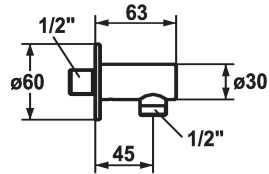

KWC

Hose connection style

Modell-Linie: SHOWERCULTURE | 26.000.610.000

KWC-No.

121823
chromeline

125067
matt black

125068
brushed steel

ATT-KWC-FARBCODE

chromeline

matt black

brushed steel

* Hose connection style
* Intrinsicly safe against backflow

* Connecting thread 1/2"

Technical Data

Diameter
ATT-KWC-FARBCODE
Installation_type
Faucet_typ
G_Acoustic group
Measure_L
Material