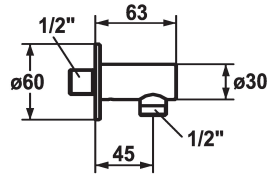

KWC

Hose connection style

Modell-Linie: **SHOWERCULTURE** | 26.000.610.000

Showers | Complementary parts showers

KWC-No.

121823
chromeline

125067
matt black

125068
brushed steel

Color code

chromeline

matt black

brushed steel

* Hose connection style
* Intrinsicly safe against backflow

* Connecting thread 1/2"

Technical Data

Diameter	D60
Color code	chromeline
Installation type	Wall mounted
Faucet_typ	Hose connection
Acoustic group	I
Measure Lenght	L 45
material	Brass

Diameter	D60
Color code	chromeline
Installation type	Wall mounted
Faucet_typ	Hose connection
Acoustic group	I
Measure Lenght	L 45
material	Brass