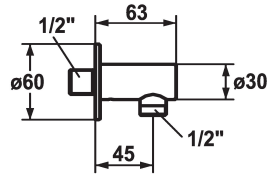

KWC

Hose connection style

Modell-Linie: **SHOWERCULTURE** | 26.000.610.000

Showers | Complementary parts showers

KWC-No.

121823
chromeline

125067
matt black

125068
brushed steel

Color code

chromeline

matt black

brushed steel

* Hose connection style
* Intrinsicly safe against backflow

* Connecting thread 1/2"

Technical Data

| |
|-------------------|
| Diameter |
| Color code |
| Installation type |
| Faucet_typ |
| Acoustic group |
| Measure Lenght |
| material |

| |
|-----------------|
| D60 |
| chromeline |
| Wall mounted |
| Hose connection |
| I |
| L 45 |
| Brass |