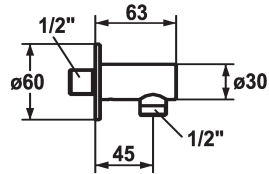

## KWC

Hose connection style

Modell-Linie: **SHOWERCULTURE** | 26.000.610.000

Showers | Complementary parts showers

### KWC-No.

**121823**  
chromeline

**125067**  
matt black

**125068**  
brushed steel

### Color code

chrome

matt black

brushed steel

\* Hose connection style  
\* Intrinsicly safe against backflow

\* Connecting thread 1/2"

### Technical Data

Diameter
Color code
Installation_type
Faucet_typ
G_Acoustic group
Measure_L
material

D60
chrome
Wall mounted
Hose connection
I
L 45
Brass