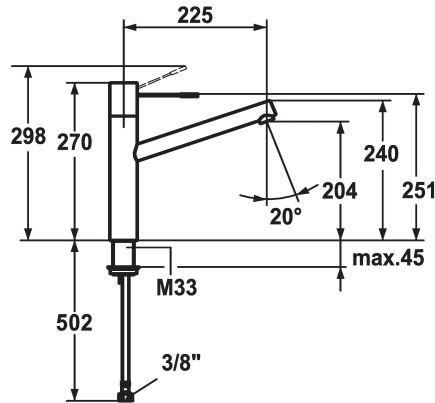

### KWC-No.

**121794**  
chromeline, A 225, flexible connection hoses

**121492**  
stainless steel, A 225, flexible connection hoses

- \* Lever mixer
- \* Surgical-grade hardened stainless steel lever
- \* Swivel spout 270°
- Neoperl® Caché®
- \* KWC cartridge M 35 H

### ATT-KWC-FARBCODE

chromeline

stainless steel

- with ceramic discs
- flow rate and temperature continuously variable
- \* Flexible connection hoses 3/8"
- \* Fastening by means of threaded sleeve M33 x 1.5
- \* Mounting hole size ø35 mm

Dimension Height

G\_Acoustic group

Projection\_A

EnergyLabelCH

ATT-KWC-MASS-WASSERAUSTRITT

Material

12 l/min (3 bar)

Flexible\_Anschlusschläuche