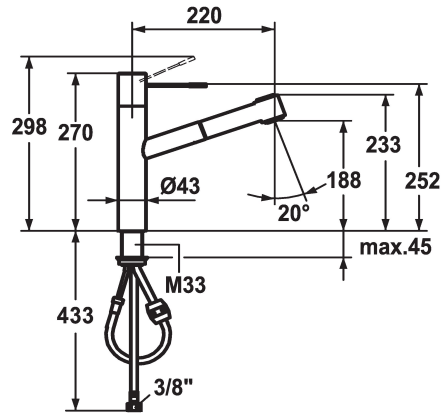

KWC ONO Lever mixer - Kitchen

Modell-Linie: ONO | 10.151.033.000FL
Kranar | Hydraulické armatúry

KWC-No.

121791
chromeline, A 220, flexible connection hoses

121488
stainless steel, A 220, flexible connection hoses

ATT-KWC-FARBCODE

chromeline

stainless steel

- * Lever mixer
- * Surgical-grade hardened stainless steel lever
- * TouchProtect - anti-scald protection thanks to the "double skin" principle
- * Pull-out spray
 - SprayClean - easy to clean and actively prevents limescale buildup
 - up to 700 mm pull-out length
 - PowerClean - needle spray mode, with automatic diverter reset

- hose surface to fit faucet surface
- * Hose guide, swivelling 105°
- * EasyLock - a pull-out spray that easily slides back into place
- * KWC cartridge M 35 H
 - with ceramic discs
 - flow rate and temperature continuously variable
- * Flexible connection hoses 3/8"
- * Fastening by means of threaded sleeve M33 x 1.5
- * Mounting hole size ø35 mm

Standmontage

Faucet_typ

Hebelmischer

Measure_Height

270

G_Acoustic_group

II

Projection_A