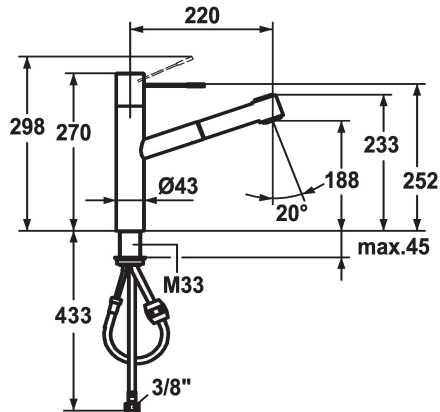

KWC ONO

Lever mixer - Kitchen

Modell-Linie: ONO | 10.151.033.000FL

Armatura umywalkowa | Armatura jednouchwytywa

KWC-No.

121791

chromeline, A 220, flexible connection hoses

121488

stainless steel, A 220, flexible connection hoses

ATT-KWC-FARBCODE

chromeline

stainless steel

- * Lever mixer
- * Surgical-grade hardened stainless steel lever
- * TouchProtect - anti-scald protection thanks to the "double skin" principle
- * Pull-out spray
 - SprayClean - easy to clean and actively prevents limescale buildup
 - up to 700 mm pull-out length
 - PowerClean - needle spray mode, with automatic diverter reset

- hose surface to fit faucet surface
- * Hose guide, swivelling 105°
- * EasyLock - a pull-out spray that easily slides back into place
- * KWC cartridge M 35 H
 - with ceramic discs
 - flow rate and temperature continuously variable
- * Flexible connection hoses 3/8"
- * Fastening by means of threaded sleeve M33 x 1.5
- * Mounting hole size ø35 mm

Dane techniczne

ATT-KWC-A_AUSZUGBRAUSE_SIEB
ATT-KWC-A_AUSZUGBRAUSE_NORMAL
Connection
ATT-KWC-AUSLAUF
Handling
Kitchen_spray
ATT-KWC-FARBCODE
Installation_type
Faucet_typ
Dimension Height
G_Acoustic_group
Projection_A
EnergyLabelCH
ATT-KWC-MASS-WASSERAUSTRITT
Materiał