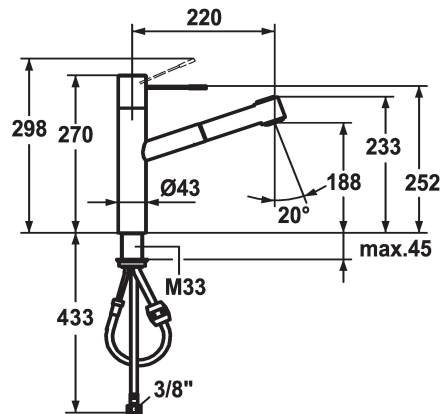

KWC ONO

Lever mixer - Kitchen

Modell-Linie: ONO | 10.151.033.000FL

Hanat | Käskikäyttöiset hanat

KWC-No.

121791

chromeline, A 220, flexible connection hoses

121488

stainless steel, A 220, flexible connection hoses

Värikoodi

chromeline

stainless steel

- * Lever mixer
- * Surgical-grade hardened stainless steel lever
- * TouchProtect - anti-scald protection thanks to the "double skin" principle
- * Pull-out spray
 - SprayClean - easy to clean and actively prevents limescale buildup
 - up to 700 mm pull-out length
 - PowerClean - needle spray mode, with automatic diverter reset

- hose surface to fit faucet surface
- * Hose guide, swivelling 105°
- * EasyLock - a pull-out spray that easily slides back into place
- * KWC cartridge M 35 H
 - with ceramic discs
 - flow rate and temperature continuously variable
- * Flexible connection hoses 3/8"
- * Fastening by means of threaded sleeve M33 x 1.5
- * Mounting hole size ø35 mm

Tekniset tiedot

ATT-KWC-A_AUSZUGBRAUSE_SIEB

13 l/min (3 bar)

ATT-KWC-A_AUSZUGBRAUSE_NORMAL

12 l/min (3 bar)

Connection

Flexible_Anschlussschläuche

Spout