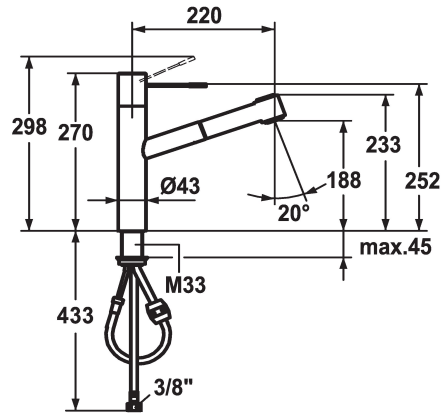

KWC ONO Lever mixer - Kitchen

Modell-Linie: ONO | 10.151.033.000FL
Taps | Manual taps

KWC-No.

121791
chromeline, A 220, flexible connection hoses

121488
stainless steel, A 220, flexible connection hoses

Color code

chromeline

stainless steel

- * Lever mixer
- * Surgical-grade hardened stainless steel lever
- * TouchProtect - anti-scald protection thanks to the "double skin" principle
- * Pull-out spray
 - SprayClean - easy to clean and actively prevents limescale buildup
 - up to 700 mm pull-out length
 - PowerClean - needle spray mode, with automatic diverter reset

- hose surface to fit faucet surface
- * Hose guide, swivelling 105°
- * EasyLock - a pull-out spray that easily slides back into place
- * KWC cartridge M 35 H
 - with ceramic discs
 - flow rate and temperature continuously variable
- * Flexible connection hoses 3/8"
- * Fastening by means of threaded sleeve M33 x 1.5
- * Mounting hole size ø35 mm

Technical Data

Flow rate needle spray
Flow rate normal spray
Connection
Spout
Handling
Kitchenspray
Color code
Installation type
Faucet_typ
Measure Height
Acoustic group
Projection A
Energy label
Dimension Water outlet
material