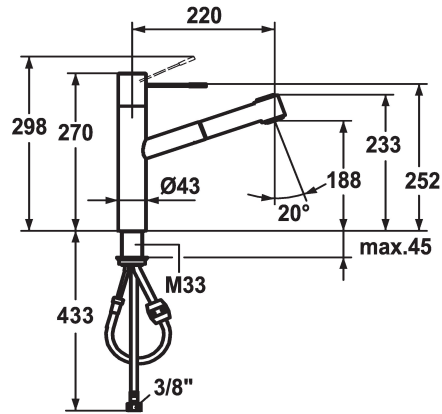

KWC ONO Lever mixer - Kitchen

Modell-Linie: ONO | 10.151.033.000FL
Taps | Manual taps

KWC-No.

121791
chromeline, A 220, flexible connection hoses

121488
stainless steel, A 220, flexible connection hoses

Color code

chromeline

stainless steel

- * Lever mixer
- * Surgical-grade hardened stainless steel lever
- * TouchProtect - anti-scald protection thanks to the "double skin" principle
- * Pull-out spray
 - SprayClean - easy to clean and actively prevents limescale buildup
 - up to 700 mm pull-out length
 - PowerClean - needle spray mode, with automatic diverter reset

- hose surface to fit faucet surface
- * Hose guide, swivelling 105°
- * EasyLock - a pull-out spray that easily slides back into place
- * KWC cartridge M 35 H
 - with ceramic discs
 - flow rate and temperature continuously variable
- * Flexible connection hoses 3/8"
- * Fastening by means of threaded sleeve M33 x 1.5
- * Mounting hole size ø35 mm

Technical Data

Flow rate needle spray
Flow rate normal spray
Connection
Spout
Handling
Kitchenspray
Color code
Installation type
Faucet_typ
Dimension Height
Acoustic group
Projection A
Energy label
Dimension Water outlet
material