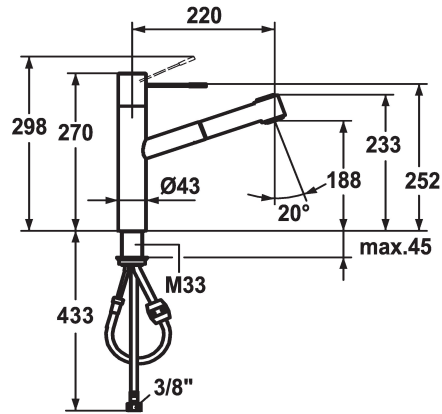

KWC ONO Lever mixer - Kitchen

Modell-Linie: ONO | 10.151.033.000FL
Taps | Manual taps

KWC-No.

121791
chromeline, A 220, flexible connection hoses

121488
stainless steel, A 220, flexible connection hoses

Color code

chrome

stainless steel

- * Lever mixer
- * Surgical-grade hardened stainless steel lever
- * TouchProtect - anti-scald protection thanks to the "double skin" principle
- * Pull-out spray
 - SprayClean - easy to clean and actively prevents limescale buildup
 - up to 700 mm pull-out length
 - PowerClean - needle spray mode, with automatic diverter reset

- hose surface to fit faucet surface
- * Hose guide, swivelling 105°
- * EasyLock - a pull-out spray that easily slides back into place
- * KWC cartridge M 35 H
 - with ceramic discs
 - flow rate and temperature continuously variable
- * Flexible connection hoses 3/8"
- * Fastening by means of threaded sleeve M33 x 1.5
- * Mounting hole size ø35 mm

Technical Data

Flow rate needle spray
Flow rate normal spray
Connection
Spout
Handling
Kitchen_spray
Color code
Installation_type
Faucet_typ
Dimension Height
G_Acoustic_group
Projection_A
Energy Label
Dimension Water outlet
material