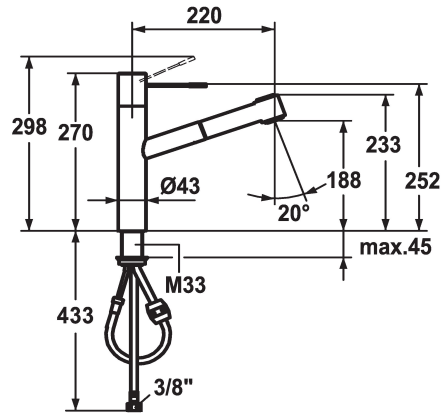

## KWC ONO Lever mixer - Kitchen

Modell-Linie: ONO | 10.151.033.000FL  
Umyvadlové armatury | Hydraulické armatury

### KWC-No.

**121791**  
chromeline, A 220, flexible connection hoses

**121488**  
stainless steel, A 220, flexible connection hoses

- \* Lever mixer
- \* Surgical-grade hardened stainless steel lever
- \* TouchProtect - anti-scald protection thanks to the "double skin" principle
- \* Pull-out spray
  - SprayClean - easy to clean and actively prevents limescale buildup
  - up to 700 mm pull-out length
  - PowerClean - needle spray mode, with automatic diverter reset

### ATT-KWC-FARBCODE

chromeline

stainless steel

- hose surface to fit faucet surface
- \* Hose guide, swivelling 105°
- \* EasyLock - a pull-out spray that easily slides back into place
- \* KWC cartridge M 35 H
  - with ceramic discs
  - flow rate and temperature continuously variable
- \* Flexible connection hoses 3/8"
- \* Fastening by means of threaded sleeve M33 x 1.5
- \* Mounting hole size ø35 mm

Standmontage

Faucet\_typ

Hebelmischer

Measure\_Height

270

G\_Acoustic\_group

II

Projection\_A