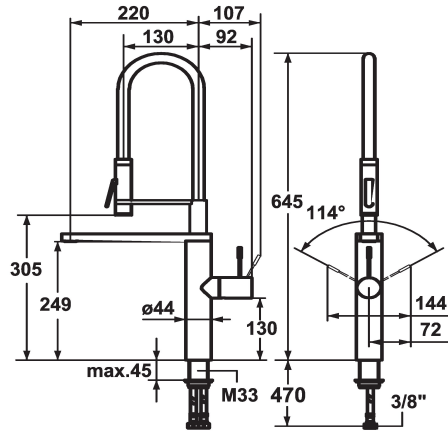

KWC ONO Lever mixer - Kitchen

Modell-Linie: ONO | 10.151.423.000FL
Kranar | Hydraulické armatúry

KWC-No.

121753
chromeline, A 220, flexible connection hoses

122252
stainless steel, A 220, flexible connection hoses

- * Lever mixer
- * HighFlex patented spring hose technology
- * Lever installation possible on the right or left side
- * Surgical-grade hardened stainless steel lever
- * TouchProtect - anti-scald protection thanks to the "double skin" principle
- * Integrated vacuum diversion
- * EasyLock - a pull-out spray that easily slides back into place
- * Swivel spout 360°
- Neoperl® SLIM®
- * Professional spray 360° turn
- SprayClean - easy to clean and actively prevents limescale

Technical Data

A_Spout_Spray
A_Spray (kitchen)
Connection
ATT-KWC-AUSLAUF
Handling
Kitchen_spray
ATT-KWC-FARBCODE
Installation_type
Faucet_typ
Measure_Height
G_Acoustic group
Projection_A
EnergyLabelCH
ATT-KWC-MASS-WASSERAUSTRITT
Material

ATT-KWC-FARBCODE

chromeline

stainless steel

- buildup
- PowerClean - needle spray mode
- * OptimalSpace - ample space for washing or working
- * KWC cartridge M 35 H
- with ceramic discs
- flow rate and temperature continuously variable
- * Flexible connection hoses 3/8"
- * Fastening by means of threaded sleeve M33 x 1.5
- * Mounting hole size ø35 mm
- * Scope of delivery:
- Spray holder Z.535.963