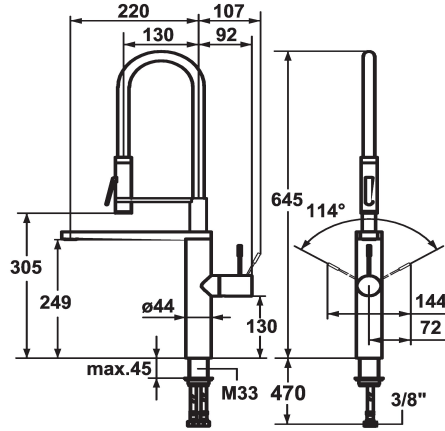

KWC ONO Lever mixer - Kitchen

Modell-Linie: ONO | 10.151.423.000FL
Armatura umywalkowa | Armatura jednouchwytywa

KWC-No.

121753
chromeline, A 220, flexible connection hoses

122252
stainless steel, A 220, flexible connection hoses

- * Lever mixer
- * HighFlex patented spring hose technology
- * Lever installation possible on the right or left side
- * Surgical-grade hardened stainless steel lever
- * TouchProtect - anti-scald protection thanks to the "double skin" principle
- * Integrated vacuum diversion
- * EasyLock - a pull-out spray that easily slides back into place
- * Swivel spout 360°
- Neoperl® SLIM®
- * Professional spray 360° turn
- SprayClean - easy to clean and actively prevents limescale

ATT-KWC-FARBCODE

chromeline

stainless steel

- buildup
- PowerClean - needle spray mode
- * OptimalSpace - ample space for washing or working
- * KWC cartridge M 35 H
- with ceramic discs
- flow rate and temperature continuously variable
- * Flexible connection hoses 3/8"
- * Fastening by means of threaded sleeve M33 x 1.5
- * Mounting hole size ø35 mm
- * Scope of delivery:
- Spray holder Z.535.963

Dane techniczne

A_Spout_Spray
A_Spray (kitchen)
Connection
ATT-KWC-AUSLAUF
Handling
Kitchen_spray
ATT-KWC-FARBCODE
Installation_type
Faucet_typ
Dimension Height
G_Acoustic group
Projection_A
EnergyLabelCH
ATT-KWC-MASS-WASSERAUSTRITT
Materiał