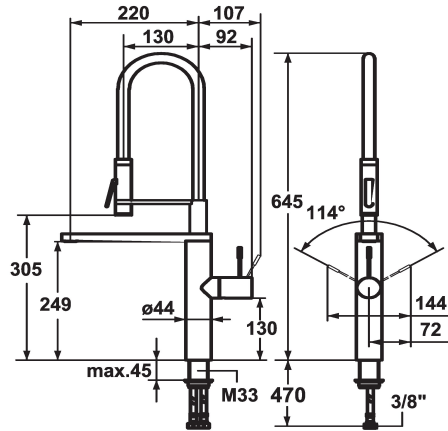

KWC ONO

Lever mixer - Kitchen

Modell-Linie: ONO | 10.151.423.000FL

Hanat | Käsi käyttöiset hanat

KWC-No.

121753

chromeline, A 220, flexible connection hoses

122252

stainless steel, A 220, flexible connection hoses

Värikoodi

chromeline

stainless steel

- * Lever mixer
- * HighFlex patented spring hose technology
- * Lever installation possible on the right or left side
- * Surgical-grade hardened stainless steel lever
- * TouchProtect - anti-scald protection thanks to the "double skin" principle
- * Integrated vacuum diversion
- * EasyLock - a pull-out spray that easily slides back into place
- * Swivel spout 360°
- Neoperl® SLIM®
- * Professional spray 360° turn
- SprayClean - easy to clean and actively prevents limescale

- buildup
- PowerClean - needle spray mode
- * OptimalSpace - ample space for washing or working
- * KWC cartridge M 35 H
- with ceramic discs
- flow rate and temperature continuously variable
- * Flexible connection hoses 3/8"
- * Fastening by means of threaded sleeve M33 x 1.5
- * Mounting hole size ø35 mm
- * Scope of delivery:
- Spray holder Z.535.963

Standmontage

Faucet_typ

Hebelmischer

Measure_Height

645

G_Acoustic group

I

Projection_A