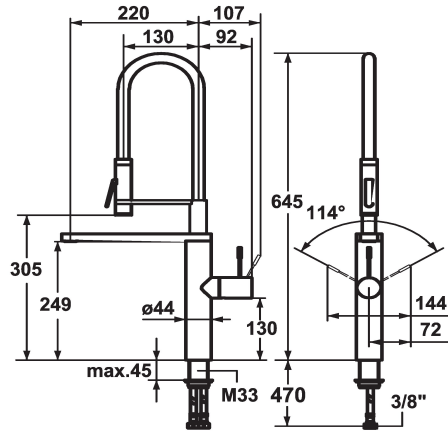

## KWC ONO Lever mixer - Kitchen

Modell-Linie: ONO | 10.151.423.000FL  
Taps | Manual taps

### KWC-No.

**121753**  
chromeline, A 220, flexible connection hoses

**122252**  
stainless steel, A 220, flexible connection hoses

- buildup
- PowerClean - needle spray mode
- \* OptimalSpace - ample space for washing or working
- \* KWC cartridge M 35 H
- with ceramic discs
- flow rate and temperature continuously variable
- \* Flexible connection hoses 3/8"
- \* Fastening by means of threaded sleeve M33 x 1.5
- \* Mounting hole size ø35 mm
- \* Scope of delivery:
- Spray holder Z.535.963

### Technical Data

Flow rate
Spray: Flow rate
Connection
Spout
Handling
Kitchenspray
Color code
Installation type
Faucet_typ
Measure Height
Acoustic group
Projection A
Energy label
Dimension Water outlet
material