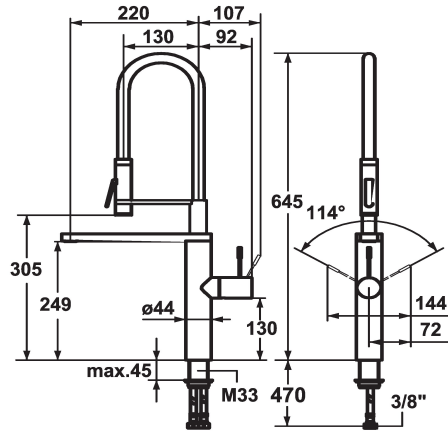

KWC ONO Lever mixer - Kitchen

Modell-Linie: ONO | 10.151.423.000FL
Taps | Manual taps

KWC-No.

121753
chromeline, A 220, flexible connection hoses

122252
stainless steel, A 220, flexible connection hoses

Color code

- buildup
- PowerClean - needle spray mode
- * OptimalSpace - ample space for washing or working
- * KWC cartridge M 35 H
- with ceramic discs
- flow rate and temperature continuously variable
- * Flexible connection hoses 3/8"
- * Fastening by means of threaded sleeve M33 x 1.5
- * Mounting hole size ø35 mm
- * Scope of delivery:
- Spray holder Z.535.963

Technical Data

Flow rate
Spray: Flow rate
Connection
Spout
Handling
Kitchenspray
Color code
Installation type
Faucet_typ
Dimension Height
Acoustic group
Projection A
Energy label
Dimension Water outlet
material

Modell-Linie: ONO | 10.151.423.000FL
Taps | Manual taps

Cartridge M 35 H

538327
Z.537.582

**Service key Neoperl © Caché ©, STD,
24 mm, grey**

635231
Z.635.231

Combination wrench ONO

635392
Z.635.392
