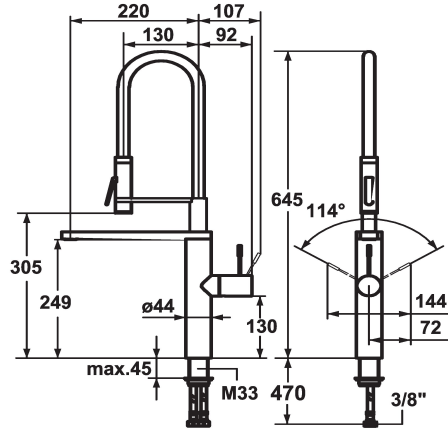

KWC ONO Lever mixer - Kitchen

Modell-Linie: ONO | 10.151.423.000FL
Taps | Manual taps

KWC-No.

121753
chromeline, A 220, flexible connection hoses

122252
stainless steel, A 220, flexible connection hoses

Color_code

- buildup
- PowerClean - needle spray mode
- * OptimalSpace - ample space for washing or working
- * KWC cartridge M 35 H
- with ceramic discs
- flow rate and temperature continuously variable
- * Flexible connection hoses 3/8"
- * Fastening by means of threaded sleeve M33 x 1.5
- * Mounting hole size ø35 mm
- * Scope of delivery:
- Spray holder Z.535.963

Technical Data

Flow rate
Spray: Flow rate
Connection
Spout
Handling
Kitchen_spray
Color_code
Installation_type
Faucet_typ
Dimension Height
G_Acoustic group
Projection_A
Energy Label
Dimension Water outlet
material

Modell-Linie: ONO | 10.151.423.000FL
Taps | Manual taps

Cartridge M 35 H

538327
Z.537.582

**Service key Neoperl © Caché ©, STD,
24 mm, grey**

635231
Z.635.231

Combination wrench ONO

635392
Z.635.392