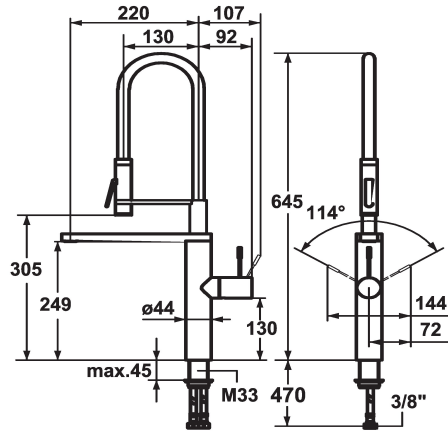

KWC ONO Lever mixer - Kitchen

Modell-Linie: ONO | 10.151.423.000FL
Umyvadlové armatury | Hydraulické armatury

KWC-No.

121753
chromeline, A 220, flexible connection hoses

122252
stainless steel, A 220, flexible connection hoses

- * Lever mixer
- * HighFlex patented spring hose technology
- * Lever installation possible on the right or left side
- * Surgical-grade hardened stainless steel lever
- * TouchProtect - anti-scald protection thanks to the "double skin" principle
- * Integrated vacuum diversion
- * EasyLock - a pull-out spray that easily slides back into place
- * Swivel spout 360°
- Neoperl® SLIM®
- * Professional spray 360° turn
- SprayClean - easy to clean and actively prevents limescale

ATT-KWC-FARBCODE

chromeline

stainless steel

- buildup
- PowerClean - needle spray mode
- * OptimalSpace - ample space for washing or working
- * KWC cartridge M 35 H
- with ceramic discs
- flow rate and temperature continuously variable
- * Flexible connection hoses 3/8"
- * Fastening by means of threaded sleeve M33 x 1.5
- * Mounting hole size ø35 mm
- * Scope of delivery:
- Spray holder Z.535.963

11 l/min (3 bar)
3 l/min (3 bar)
Flexible_Anschlusschläuche
schwenkbar
seitenbedient
highflex®
chromeline
Standmontage
Hebelmischer
645
I
A220/A130
B
249/305
mosaz

Náhradní díly

KWC ONO

Lever mixer - Kitchen