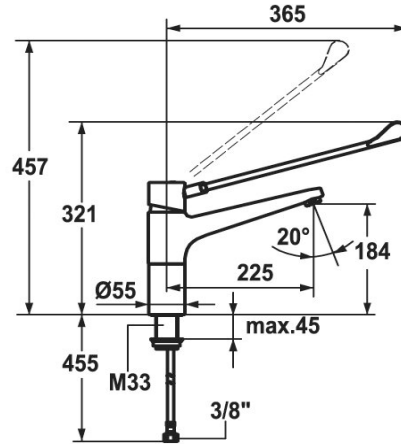

KWC GASTRO

Lever mixer - commercial kitchen

Modell-Linie: GASTRO | 24.501.103.000LLFL

Taps | Manual taps

KWC-No.

121746
chromeline A 225, B 184, flexible connection hoses 3/8"

121744
chromeline, A 300, B 207, flexible connection hoses 3/8"

- * Lever mixer
- * Socket 85 mm
- * Swivel spout 160°
- Neoperl® Cascade®
- * OptimalSpace - ample space for washing or working
- * KWC safety cartridge L 39 - universal

Ausladung A

A 225

A 300

- With ceramic discs
- Flow rate and temperature continuously variable
- Temperature and flow rate limitation
- * Flexible connection hoses 3/8"
- * Fastening by means of threaded sleeve M33 x 1.5
- * Mounting hole size ø35 mm

Technical Data

Anzahl_Strahl	1 Strahl
Auslaufmenge	12 l/min (3 bar)
Anschluss	Flexible Anschlussschläuche 3/8"
Auslauf	schwenkbar
Durchmesser	D55
Bedienung	topbedient
Ausladung B	B 184
Farbcode	chromeline
Installationsart	Standmontage
Artikeltyp	Hebelmischer
Mass Höhe	321-457
Armaturengeräuschgruppe	I
Ausladung A	A 225
Mass Länge	L 365
Mass-Wasseraustritt	184
Material	Messing
Anzahl Hahnlochbohrungen	für 1 Hahnloch

Spare Parts

KWC GASTRO

Lever mixer - commercial kitchen

Modell-Linie: GASTRO | 24.501.103.000LLFL

Taps | Manual taps

Cartridge with safety device

536670
Z.535.645
