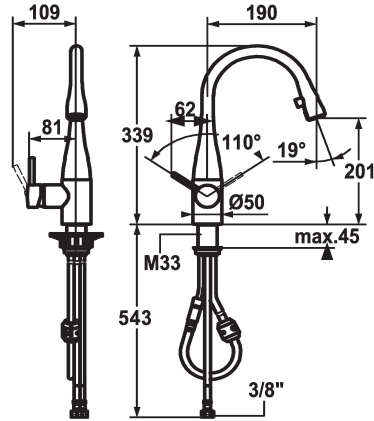

KWC EVE

Lever mixer - Kitchen

Modell-Linie: EVE | 10.111.102.000FL

Armatura umywalkowa | Armatura jednouchwytowa

KWC-No.

121619

chromeline, A 190, flexible connection hoses

121617

stainless steel, A 190, flexible connection hoses

ATT-KWC-FARBCODE

chromeline

stainless steel

- * Lever mixer
- * Lever installation possible on the right or left side
- * TouchProtect - anti-scald protection thanks to the "double skin" principle
- * Pull-out aerator covered
 - Neoperl® Caché®
 - up to 600 mm pull-out length
 - hose surface to fit faucet surface

- * Hose guide, swivelling 320°
- * EasyLock - a pull-out spray that easily slides back into place
- * KWC cartridge M 35
 - with ceramic discs
 - flow rate and temperature continuously variable
- * Flexible connection hoses 3/8"
- * Fastening by means of threaded sleeve M33 x 1.5
- * Mounting hole size ø35 mm

Faucet_typ

Dimension Height

G_Acoustic group

Projection_A

EnergyLabelCH

ATT-KWC-MASS-WASSERAUSTRITT

Material

11 l/min