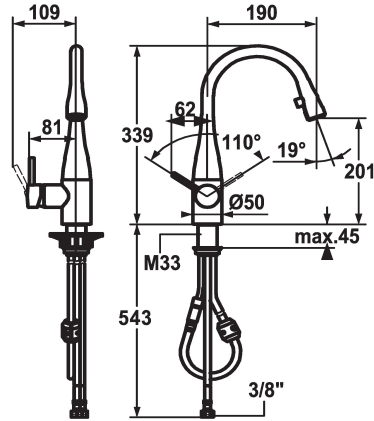

KWC EVE

Lever mixer - Kitchen

Modell-Linie: EVE | 10.111.102.000FL

Hanat | Käsi käyttöiset hanat

KWC-No.

121619

chromeline, A 190, flexible connection hoses

121617

stainless steel, A 190, flexible connection hoses

Värikoodi

chromeline

stainless steel

- * Lever mixer
- * Lever installation possible on the right or left side
- * TouchProtect - anti-scald protection thanks to the "double skin" principle
- * Pull-out aerator covered
 - Neoperl® Caché®
 - up to 600 mm pull-out length
 - hose surface to fit faucet surface

- * Hose guide, swivelling 320°
- * EasyLock - a pull-out spray that easily slides back into place
- * KWC cartridge M 35
 - with ceramic discs
 - flow rate and temperature continuously variable
- * Flexible connection hoses 3/8"
- * Fastening by means of threaded sleeve M33 x 1.5
- * Mounting hole size ø35 mm

11 l/min

Flexible_Anschlusschläuche

schwenkbar

seitenbedient

Auszugauslauf

chromeline

Standmontage

Hebelmischer