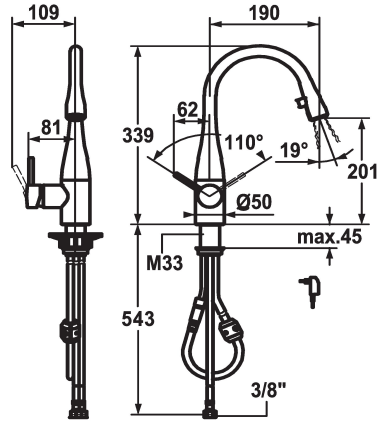

KWC EVE

Lever mixer - Kitchen - with LEDShine

Modell-Linie: EVE | 10.121.102.000FL

Armatura umywalkowa | Armatura jednouchwytowa

KWC-No.

121618
chromeline, A 190, flexible connection hoses, mains receiver

121616
stainless steel, A 190, flexible connection hoses, mains receiver

- * Lever mixer
- * Lever installation possible on the right or left side
- * TouchProtect - anti-scald protection thanks to the "double skin" principle
- * Pull-out aerator covered
 - Neoperl® Caché®
 - integrated ON/OFF push-button with automatic shut-off after 45 minutes
 - up to 600 mm pull-out length
 - hose surface to fit faucet surface
- * Hose guide, swivelling 320°

ATT-KWC-FARBCODE

chromeline

stainless steel

- * EasyLock - a pull-out spray that easily slides back into place
- * KWC cartridge M 35
 - with ceramic discs
 - flow rate and temperature continuously variable
- * Flexible connection hoses 3/8"
- * Fastening by means of threaded sleeve M33 x 1.5
- * Mounting hole size ø35 mm
- * Scope of delivery:
 - Mains receiver 100-240 V / operating voltage 6.75 V / cable length 1100 mm