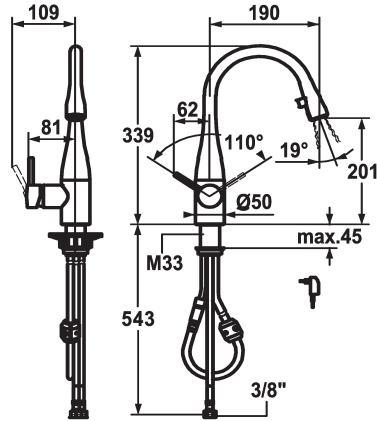

KWC EVE

Lever mixer - Kitchen - with LEDShine

Modell-Linie: EVE | 10.121.102.000FL

Hanat | Käsi käyttöiset hanat

KWC-No.

121618
chromeline, A 190, flexible connection hoses, mains receiver

121616
stainless steel, A 190, flexible connection hoses, mains receiver

- * Lever mixer
- * Lever installation possible on the right or left side
- * TouchProtect - anti-scald protection thanks to the "double skin" principle
- * Pull-out aerator covered
 - Neoperl® Caché®
 - integrated ON/OFF push-button with automatic shut-off after 45 minutes
 - up to 600 mm pull-out length
 - hose surface to fit faucet surface
- * Hose guide, swivelling 320°

Värikoodi

chromeline

stainless steel

- * EasyLock - a pull-out spray that easily slides back into place
- * KWC cartridge M 35
 - with ceramic discs
 - flow rate and temperature continuously variable
- * Flexible connection hoses 3/8"
- * Fastening by means of threaded sleeve M33 x 1.5
- * Mounting hole size ø35 mm
- * Scope of delivery:
 - Mains receiver 100-240 V / operating voltage 6.75 V / cable length 1100 mm

Tekniset tiedot

A_Spout_Spray
ATT-KWC-LICHT
Connection
Spout
ATT-KWC-STROMVERSORGUNG
Handling
Kitchen_spray
Värikoodi
Installation_type
Faucet_typ
Measure_Height
G_Acoustic group
Projection_A
EnergyLabelCH
ATT-KWC-MASS-WASSERAUSTRITT
Materiaali
IviCode