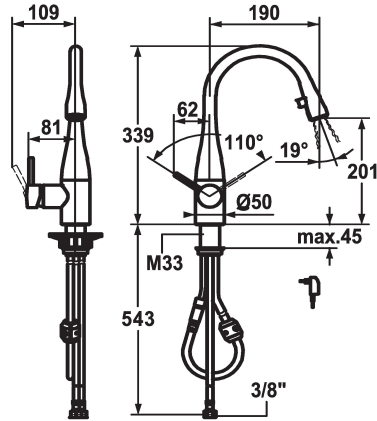

KWC EVE

Lever mixer - Kitchen - with LEDShine

Modell-Linie: EVE | 10.121.102.000FL

Umyvadlové armatury | Hydraulické armatury

KWC-No.

121618

chromeline, A 190, flexible connection hoses, mains receiver

121616

stainless steel, A 190, flexible connection hoses, mains receiver

ATT-KWC-FARBCODE

chromeline

stainless steel

- * Lever mixer
- * Lever installation possible on the right or left side
- * TouchProtect - anti-scald protection thanks to the "double skin" principle
- * Pull-out aerator covered
 - Neoperl® Caché®
 - integrated ON/OFF push-button with automatic shut-off after 45 minutes
 - up to 600 mm pull-out length
 - hose surface to fit faucet surface
- * Hose guide, swivelling 320°

- * EasyLock - a pull-out spray that easily slides back into place
- * KWC cartridge M 35
 - with ceramic discs
 - flow rate and temperature continuously variable
- * Flexible connection hoses 3/8"
- * Fastening by means of threaded sleeve M33 x 1.5
- * Mounting hole size ø35 mm
- * Scope of delivery:
 - Mains receiver 100-240 V / operating voltage 6.75 V / cable length 1100 mm

Materiál

10 l/min (3 bar)

mit LUMINAQUA LED-Tech

Flexible_Anschlusschläuche

schwenkbar

Netz AP

seitenbedient

Auszugauslauf