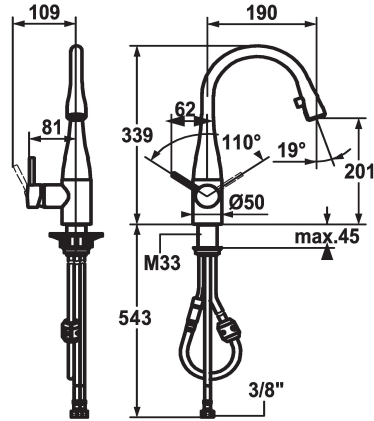

KWC EVE

Lever mixer - Kitchen

Modell-Linie: EVE | 10.111.102.700FL

Hanot | Käsi­käyt­toiset hanot

KWC-No.

121619

chromeline, A 190, flexible connection hoses

121617

stainless steel, A 190, flexible connection hoses

Värikoodi

chromeline

stainless steel

- * Lever mixer
- * Lever installation possible on the right or left side
- * TouchProtect - anti-scald protection thanks to the "double skin" principle
- * Pull-out aerator covered
 - Neoperl® Caché®
 - up to 600 mm pull-out length
 - hose surface to fit faucet surface

- * Hose guide, swivelling 320°
- * EasyLock - a pull-out spray that easily slides back into place
- * KWC cartridge M 35
 - with ceramic discs
 - flow rate and temperature continuously variable
- * Flexible connection hoses 3/8"
- * Fastening by means of threaded sleeve M33 x 1.5
- * Mounting hole size ø35 mm

11 l/min (3 bar)

Flexible_Anschluss­schläuche

schwenkbar

seitenbedient

Auszugauslauf

stainless steel

Standmontage

Hebelmischer